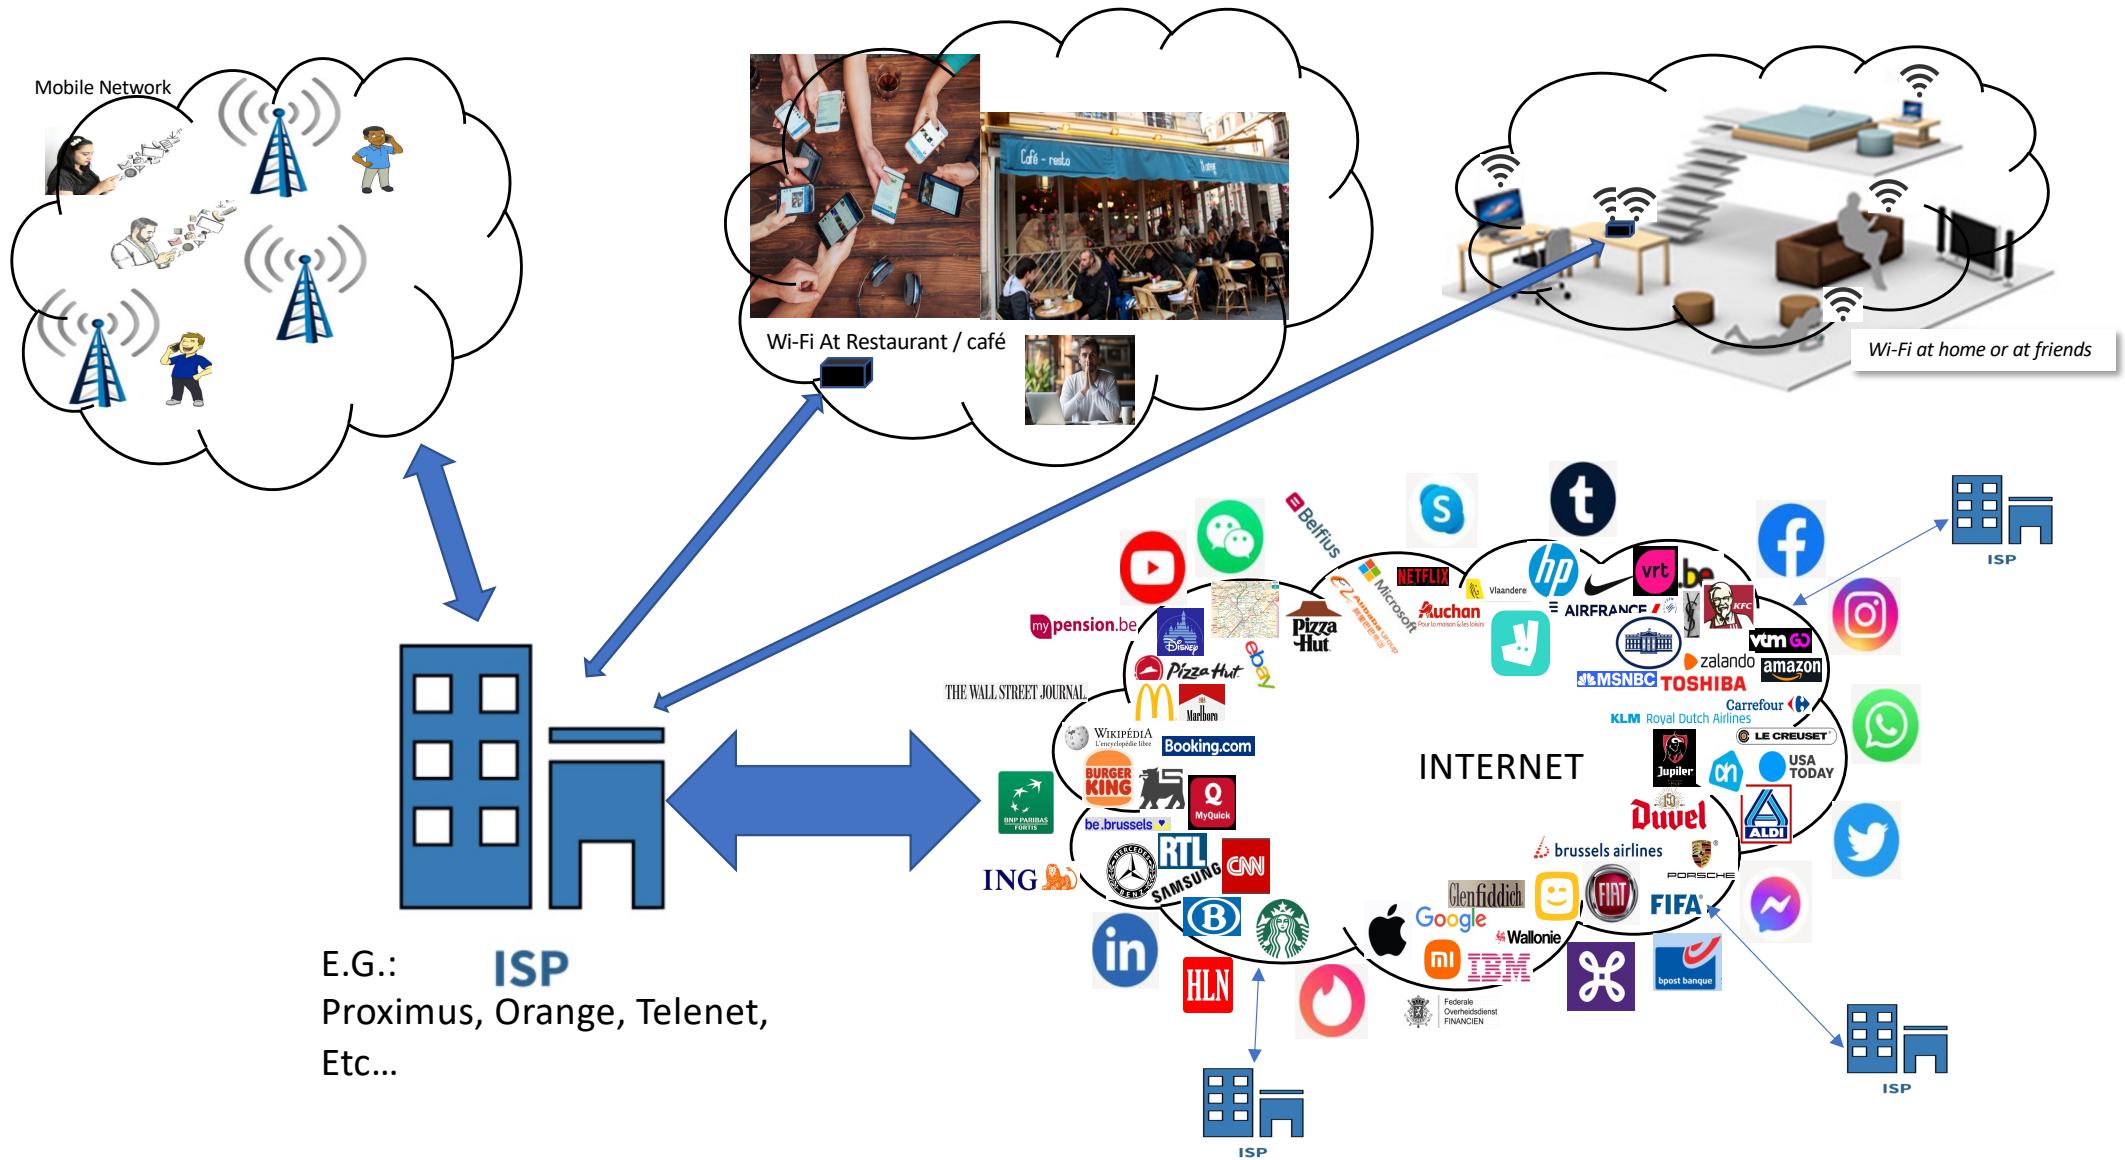

Connectivity to Internet

Wi-Fi

Bluetooth

Mobile Data

NFC

Bluetooth Low Energy BLE

Wi-Fi

Can be:
at home,
in a restaurant,
at your friends place,
Public places,
Nearly everywhere...

Wi-Fi at home or at friends place

Mobile Network = Not Wi-Fi

Wi-Fi At Restaurant / café...

E.G.: **ISP**
 Proximus, Orange, Telenet,
 Etc...

Bluetooth +/- 10 Meter

Bluetooth Low Energy BLE

Cloud Service/Cloud Database