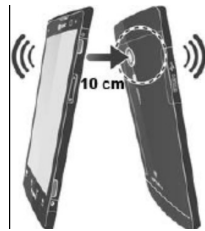

Wi-Fi at home or at friends place

Mobile Network = Not Wi-Fi

Wi-Fi At Restaurant / café...

E.G.: **ISP**
 Proximus, Orange, Telenet,
 Etc...

Bluetooth +/- 10 Meter

Bluetooth Low Energy BLE

Cloud Service/Cloud Database